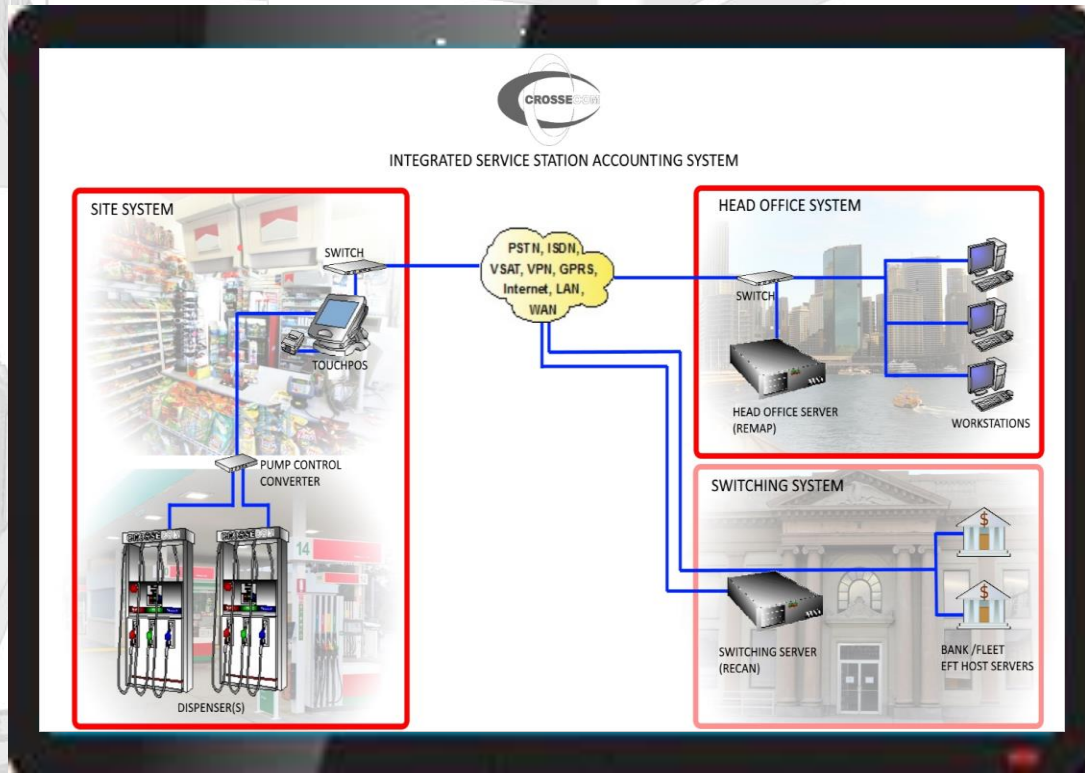

Classed of Retail Site Automation – Monitor

-  CODO or DODO or Jobber Site
-  Not a Prestige Site
-  Low Level of Fuel Sales
-  No Back Office
-  Limited Audit Capability
-  Option for interfacing for most pump types & Card acceptor terminals

System Component

- ✓ Back Office Computer
- ✓ POS Computer
- ✓ Network Switch
- ✓ Report Printer
- ✓ Redundancy Controller
- ✓ Others

System Component

- ✓ Touchpos
- ✓ Customer Display
- ✓ Receipt Printer
- ✓ Barcode Scanner
- ✓ Cash Drawer
- ✓ Pump Controller

System Component - Simple

- ✓ Touchpos
- ✓ Customer Display
- ✓ Receipt Printer
- ✓ Cash Drawer
- ✓ Pump Controller

System Component – Low End - Basic

- ✓ Touchpos
- ✓ Customer Display
- ✓ Receipt Printer
- ✓ Pump Controller
- ✓ Switch
- ✓ POS Computer

System Component – Low End - CRINDS

- ✓ Touchpos
- ✓ Pump Controller
- ✓ Switch
- ✓ POS Computer
- ✓ CRINDS

System Component – Low End - Complete

- ✓ Touchpos
- ✓ Pump Controller
- ✓ Switch
- ✓ POS Computer
- ✓ CRINDS
- ✓ Automatic Tank Gauge