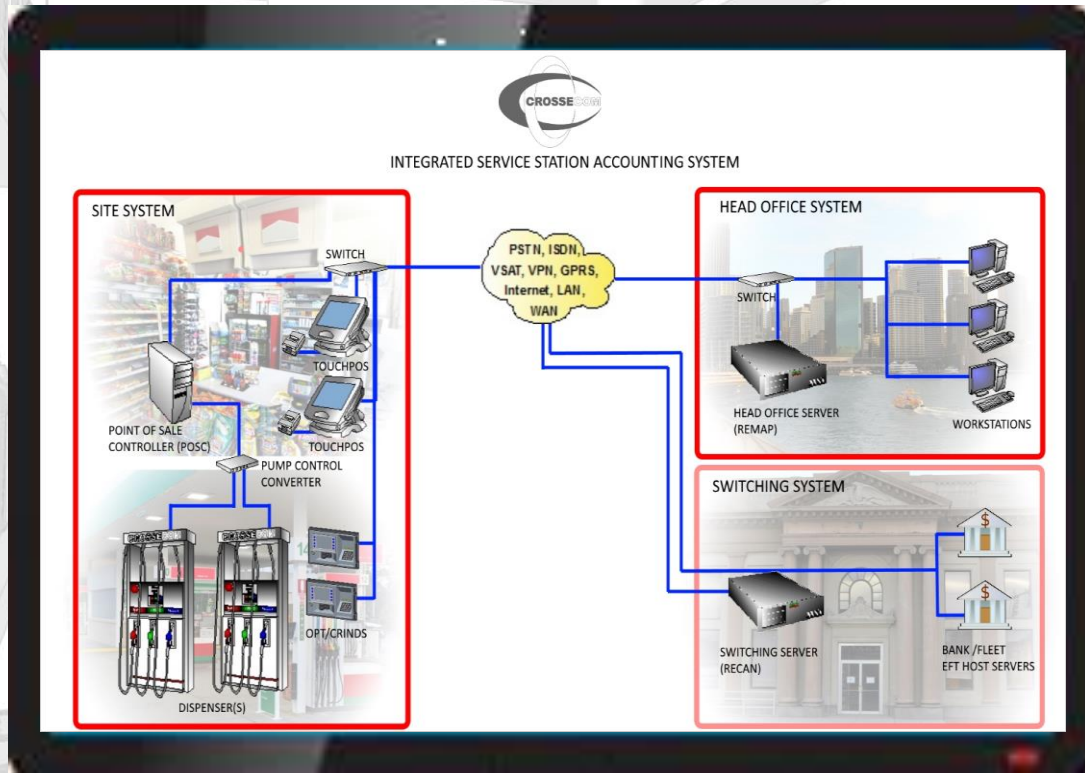

System Component

- ✓ Back Office Computer
- ✓ POS Computer
- ✓ Network Switch
- ✓ Report Printer
- ✓ Redundancy Controller
- ✓ Others

System Component

- ✓ Touchpos
- ✓ Customer Display
- ✓ Receipt Printer
- ✓ Barcode Scanner
- ✓ Cash Drawer
- ✓ Pump Controller

System Component - Simple

- ✓ Touchpos
- ✓ Customer Display
- ✓ Receipt Printer
- ✓ Cash Drawer
- ✓ Pump Controller

System Component – Low End - Basic

- ✓ Touchpos
- ✓ Customer Display
- ✓ Receipt Printer
- ✓ Pump Controller
- ✓ Switch
- ✓ POS Computer

System Component – Low End - CRINDS

- ✓ Touchpos
- ✓ Pump Controller
- ✓ Switch
- ✓ POS Computer
- ✓ CRINDS

System Component – Low End - Complete

- ✓ Touchpos
- ✓ Pump Controller
- ✓ Switch
- ✓ POS Computer
- ✓ CRINDS
- ✓ Automatic Tank Gauge

System Component – High End - Basic

- ✓ Touchpos
- ✓ Pump Controller
- ✓ POS Computer
- ✓ Back Office Computer
- ✓ Redundancy Controller

System Component – High End - CRINDS

- ✓ Touchpos
- ✓ Pump Controller
- ✓ POS Computer
- ✓ Back Office Computer
- ✓ Redundancy Controller
- ✓ CRINDS