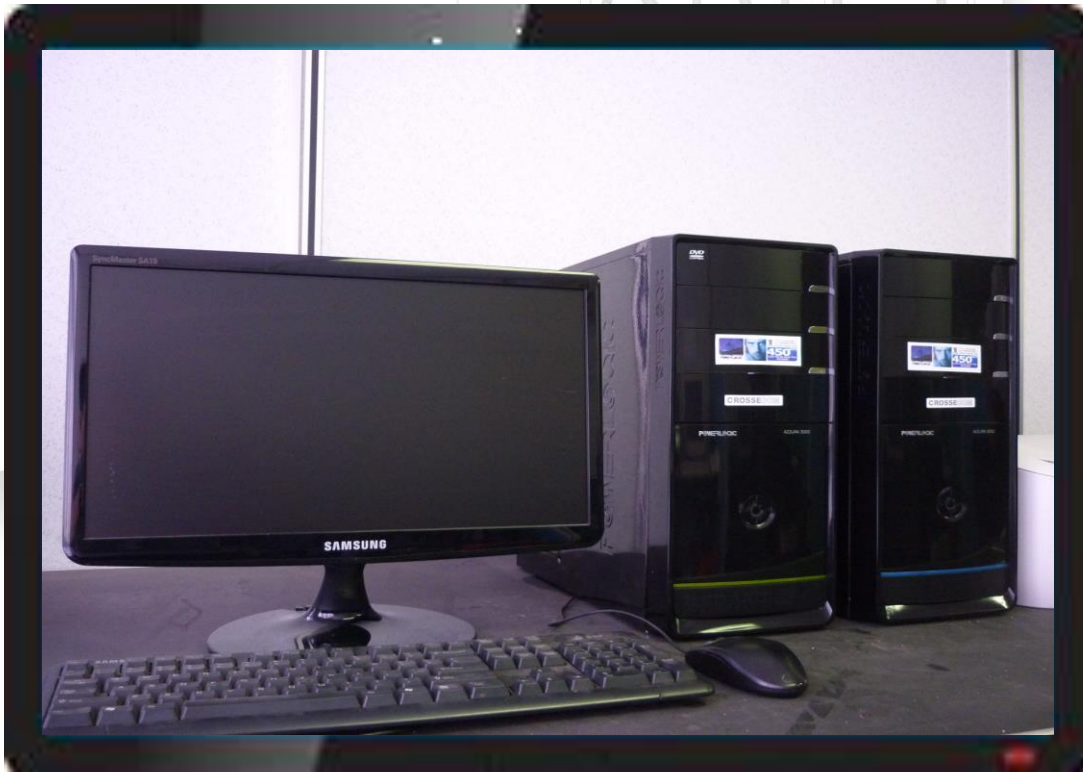

System Component

- ✓ Back Office Computer
- ✓ POS Computer
- ✓ Network Switch
- ✓ Report Printer
- ✓ Redundancy Controller
- ✓ Others