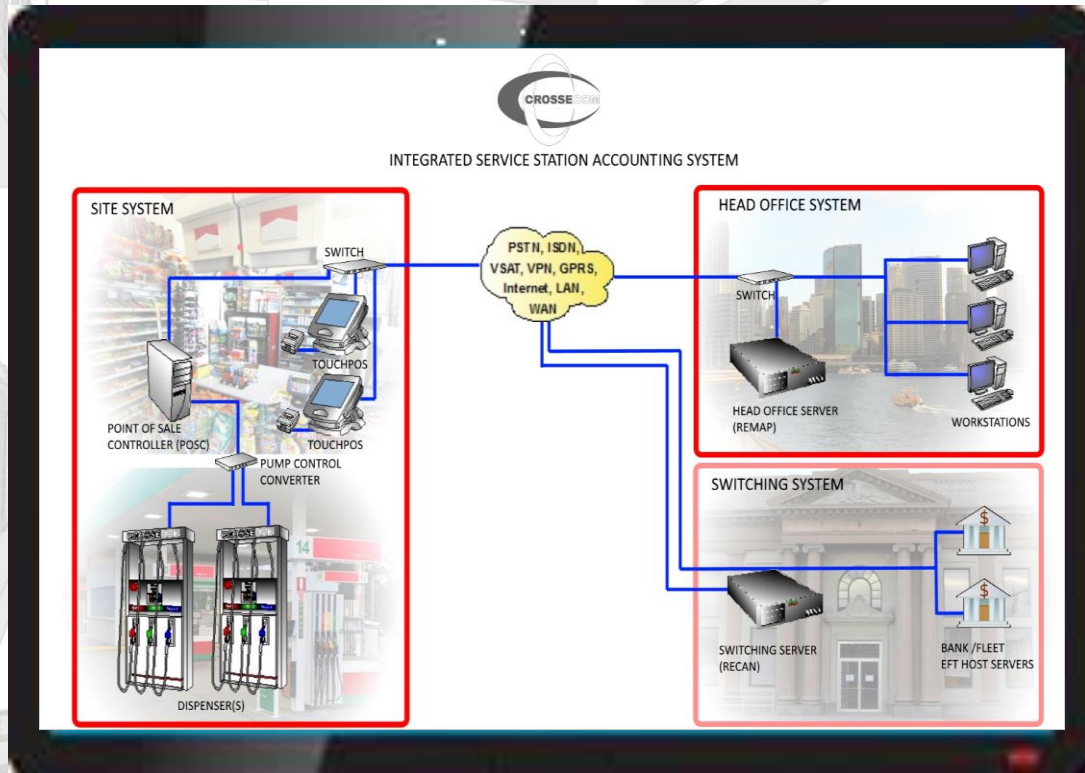

Classed of Retail Site Automation – Monitor

-  CODO or DODO or Jobber Site
-  Not a Prestige Site
-  Low Level of Fuel Sales
-  No Back Office
-  Limited Audit Capability
-  Option for interfacing for most pump types & Card acceptor terminals

System Component

- ✓ Back Office Computer
- ✓ POS Computer
- ✓ Network Switch
- ✓ Report Printer
- ✓ Redundancy Controller
- ✓ Others

System Component

- ✓ Touchpos
- ✓ Customer Display
- ✓ Receipt Printer
- ✓ Barcode Scanner
- ✓ Cash Drawer
- ✓ Pump Controller

System Component - Simple

- ✓ Touchpos
- ✓ Customer Display
- ✓ Receipt Printer
- ✓ Cash Drawer
- ✓ Pump Controller

System Component – Low End - Basic

- ✓ Touchpos
- ✓ Customer Display
- ✓ Receipt Printer
- ✓ Pump Controller
- ✓ Switch
- ✓ POS Computer

System Component – Low End - CRINDS

- ✓ Touchpos
- ✓ Pump Controller
- ✓ Switch
- ✓ POS Computer
- ✓ CRINDS

System Component – Low End - Complete

- ✓ Touchpos
- ✓ Pump Controller
- ✓ Switch
- ✓ POS Computer
- ✓ CRINDS
- ✓ Automatic Tank Gauge