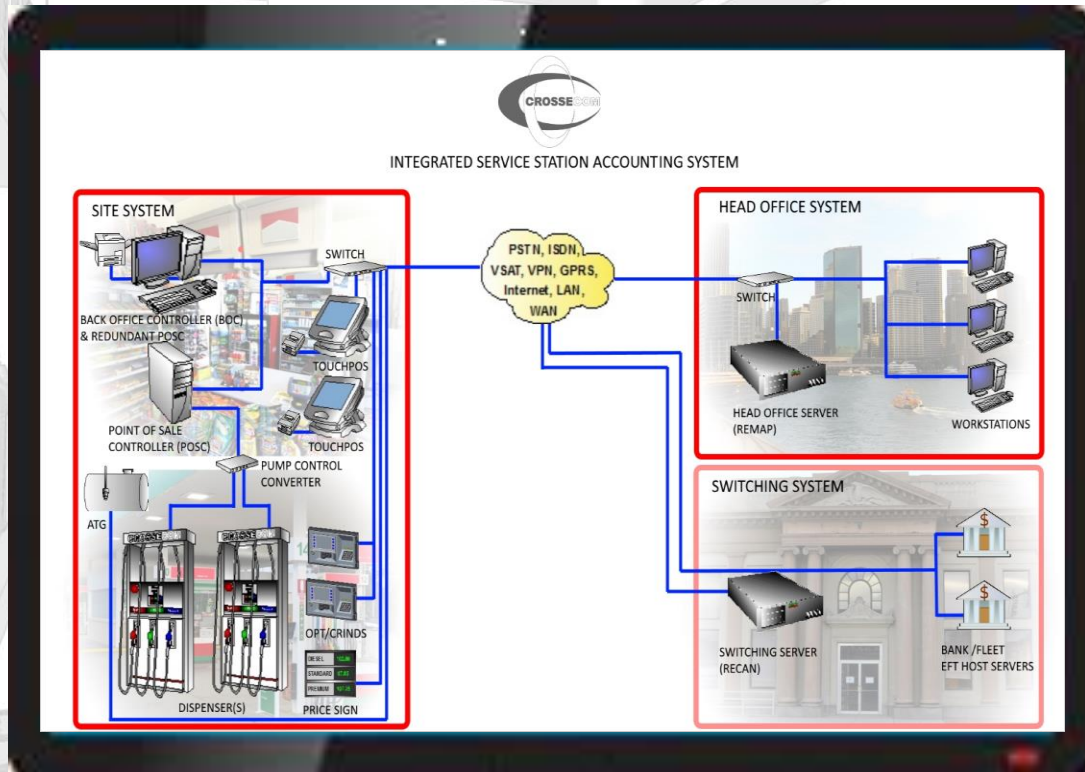

System Component - Simple

- ✓ Touchpos
- ✓ Customer Display
- ✓ Receipt Printer
- ✓ Cash Drawer
- ✓ Pump Controller

System Component – Low End - Basic

- ✓ Touchpos
- ✓ Customer Display
- ✓ Receipt Printer
- ✓ Pump Controller
- ✓ Switch
- ✓ POS Computer

System Component – Low End - CRINDS

- ✓ Touchpos
- ✓ Pump Controller
- ✓ Switch
- ✓ POS Computer
- ✓ CRINDS

System Component – Low End - Complete

- ✓ Touchpos
- ✓ Pump Controller
- ✓ Switch
- ✓ POS Computer
- ✓ CRINDS
- ✓ Automatic Tank Gauge

System Component – High End - Basic

- ✓ Touchpos
- ✓ Pump Controller
- ✓ POS Computer
- ✓ Back Office Computer
- ✓ Redundancy Controller

System Component – High End - CRINDS

- ✓ Touchpos
- ✓ Pump Controller
- ✓ POS Computer
- ✓ Back Office Computer
- ✓ Redundancy Controller
- ✓ CRINDS

System Component – High End - Complete

- ✓ Touchpos
- ✓ Pump Controller
- ✓ POS Computer
- ✓ Back Office Computer
- ✓ Redundancy Controller
- ✓ CRINDS & ATG

ISSAS Station View

- ✓ High End Site
- ✓ Fuel Sales
- ✓ C-Store Sales
- ✓ Self Service
- ✓ Attendant
- ✓ Others