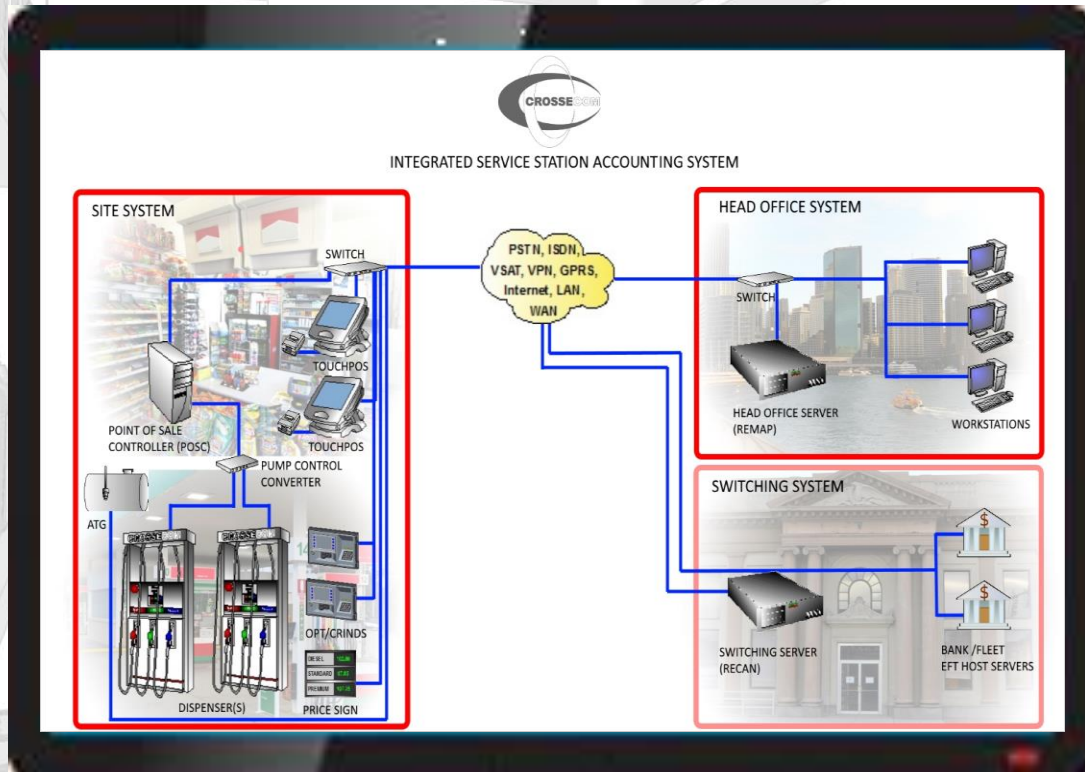

System Component

- ✓ Back Office Computer
- ✓ POS Computer
- ✓ Network Switch
- ✓ Report Printer
- ✓ Redundancy Controller
- ✓ Others

System Component

- ✓ Touchpos
- ✓ Customer Display
- ✓ Receipt Printer
- ✓ Barcode Scanner
- ✓ Cash Drawer
- ✓ Pump Controller

System Component - Simple

- ✓ Touchpos
- ✓ Customer Display
- ✓ Receipt Printer
- ✓ Cash Drawer
- ✓ Pump Controller

System Component – Low End - Basic

- ✓ Touchpos
- ✓ Customer Display
- ✓ Receipt Printer
- ✓ Pump Controller
- ✓ Switch
- ✓ POS Computer

System Component – Low End - CRINDS

- ✓ Touchpos
- ✓ Pump Controller
- ✓ Switch
- ✓ POS Computer
- ✓ CRINDS

System Component – Low End - Complete

- ✓ Touchpos
- ✓ Pump Controller
- ✓ Switch
- ✓ POS Computer
- ✓ CRINDS
- ✓ Automatic Tank Gauge

System Component – High End - Basic

- ✓ Touchpos
- ✓ Pump Controller
- ✓ POS Computer
- ✓ Back Office Computer
- ✓ Redundancy Controller

System Component – High End - CRINDS

- ✓ Touchpos
- ✓ Pump Controller
- ✓ POS Computer
- ✓ Back Office Computer
- ✓ Redundancy Controller
- ✓ CRINDS