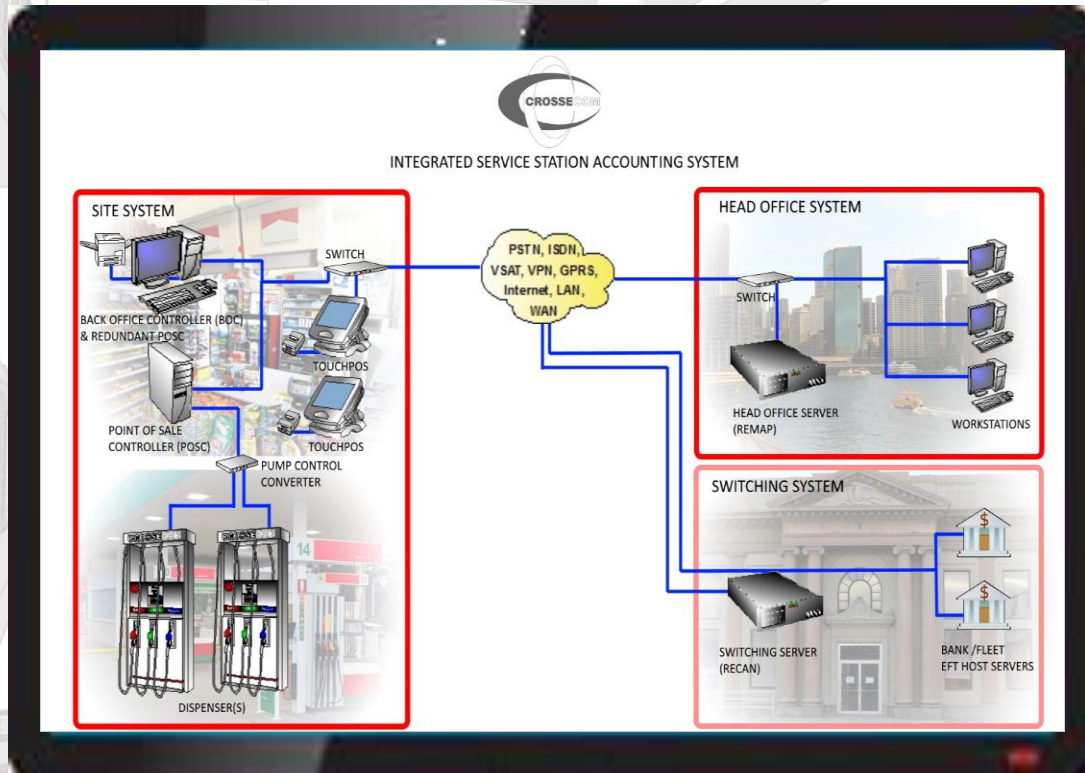

System Component - Simple

- ✓ Touchpos
- ✓ Customer Display
- ✓ Receipt Printer
- ✓ Cash Drawer
- ✓ Pump Controller

System Component – Low End - Basic

- ✓ Touchpos
- ✓ Customer Display
- ✓ Receipt Printer
- ✓ Pump Controller
- ✓ Switch
- ✓ POS Computer

System Component – Low End - CRINDS

- ✓ Touchpos
- ✓ Pump Controller
- ✓ Switch
- ✓ POS Computer
- ✓ CRINDS

System Component – Low End - Complete

- ✓ Touchpos
- ✓ Pump Controller
- ✓ Switch
- ✓ POS Computer
- ✓ CRINDS
- ✓ Automatic Tank Gauge

System Component – High End - Basic

- ✓ Touchpos
- ✓ Pump Controller
- ✓ POS Computer
- ✓ Back Office Computer
- ✓ Redundancy Controller

System Component – High End - CRINDS

- ✓ Touchpos
- ✓ Pump Controller
- ✓ POS Computer
- ✓ Back Office Computer
- ✓ Redundancy Controller
- ✓ CRINDS

System Component – High End - Complete

- ✓ Touchpos
- ✓ Pump Controller
- ✓ POS Computer
- ✓ Back Office Computer
- ✓ Redundancy Controller
- ✓ CRINDS & ATG

ISSAS Station View

- ✓ High End Site
- ✓ Fuel Sales
- ✓ C-Store Sales
- ✓ Self Service
- ✓ Attendant
- ✓ Others