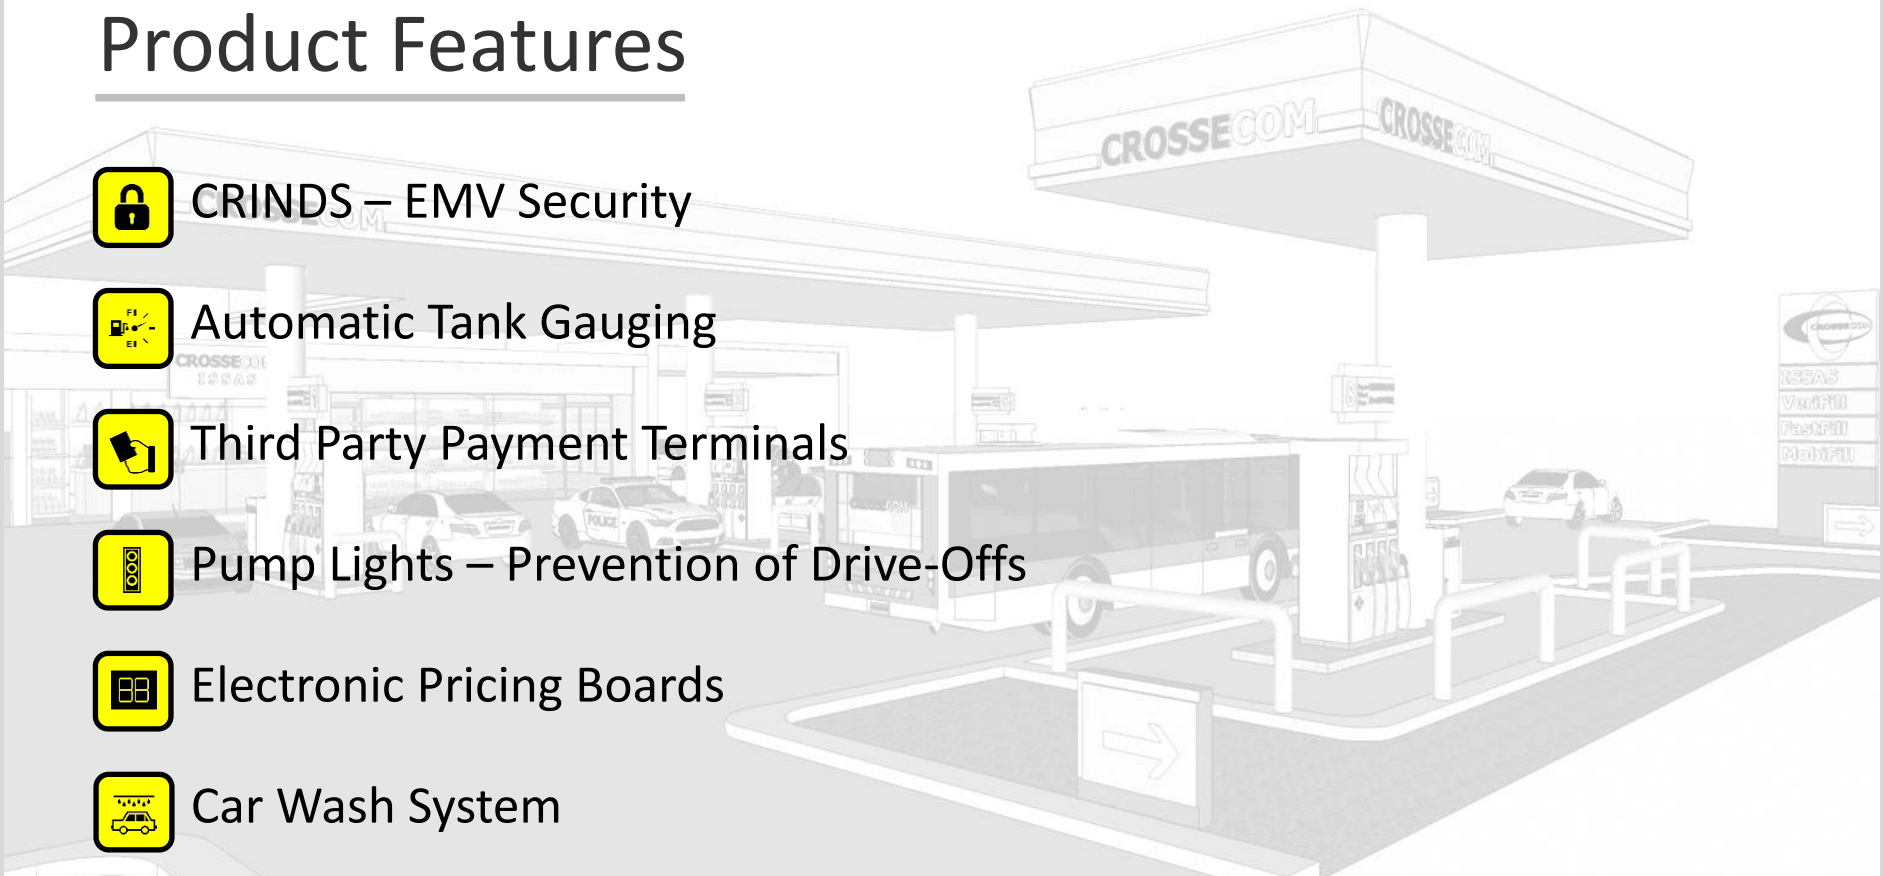

Fuelling Excellence in RFID Solutions and Retail Automation

Product Features

CRINDS – EMV Security

Automatic Tank Gauging

Third Party Payment Terminals

Pump Lights – Prevention of Drive-Offs

Electronic Pricing Boards

Car Wash System

Fuelling Excellence in RFID Solutions and Retail Automation

Product Features

Inventory Management

Wet Stock

Dry Stock

Stock Ordering and Receiving

Price File Management