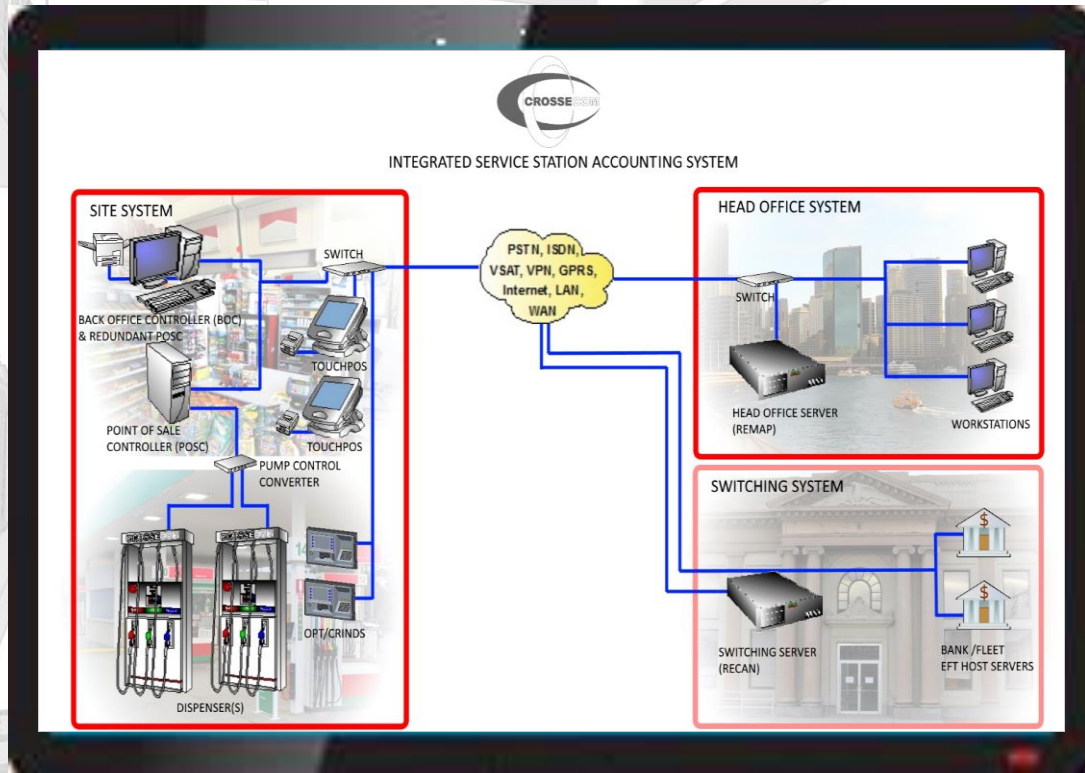

System Component - Simple

- ✓ Touchpos
- ✓ Customer Display
- ✓ Receipt Printer
- ✓ Cash Drawer
- ✓ Pump Controller

System Component – Low End - Basic

- ✓ Touchpos
- ✓ Customer Display
- ✓ Receipt Printer
- ✓ Pump Controller
- ✓ Switch
- ✓ POS Computer

System Component – Low End - CRINDS

- ✓ Touchpos
- ✓ Pump Controller
- ✓ Switch
- ✓ POS Computer
- ✓ CRINDS

System Component – Low End - Complete

- ✓ Touchpos
- ✓ Pump Controller
- ✓ Switch
- ✓ POS Computer
- ✓ CRINDS
- ✓ Automatic Tank Gauge

System Component – High End - Basic

- ✓ Touchpos
- ✓ Pump Controller
- ✓ POS Computer
- ✓ Back Office Computer
- ✓ Redundancy Controller

System Component – High End - CRINDS

- ✓ Touchpos
- ✓ Pump Controller
- ✓ POS Computer
- ✓ Back Office Computer
- ✓ Redundancy Controller
- ✓ CRINDS

System Component – High End - Complete

- ✓ Touchpos
- ✓ Pump Controller
- ✓ POS Computer
- ✓ Back Office Computer
- ✓ Redundancy Controller
- ✓ CRINDS & ATG

ISSAS Station View

- ✓ High End Site
- ✓ Fuel Sales
- ✓ C-Store Sales
- ✓ Self Service
- ✓ Attendant
- ✓ Others